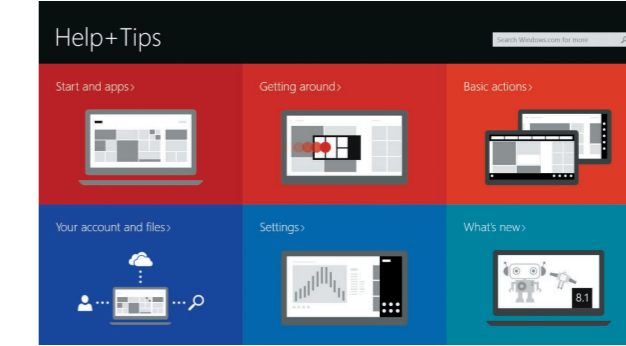

Learn how to use Windows

Informationen zur Verwendung von Windows | Poznaj system Windows
Aflați cum se utilizează sistemul Windows | Windows تعلم كيفية استخدام

Help and Tips
Hilfe und Tipps | Pomoc i porady
Ajutor și sfaturi | التعليمات والتلميحات