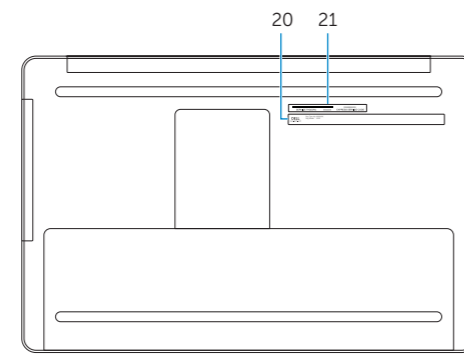

1. Rechtes Mikrofon
2. Kamera
3. Kamerastatusanzeige
4. Linkes Mikrofon
5. Betriebsschalter
6. Netzadapteranschluss
7. HDMI-Anschluss
8. Netzwerkanschluss
9. USB 3.0-Anschluss mit PowerShare
10. USB 3.0-Anschluss
11. Medienkartenleser

12. Kopfhöreranschluss
13. Betriebs- und Akkuzustandsanzeige
14. Festplattenaktivitätsanzeige
15. Linker Mausclickbereich
16. Rechter Mausclickbereich
17. USB 2.0-Anschlüsse (2)
18. Optisches Laufwerk
19. Sicherheitskabeleinschub
20. Normenetikett
21. Service-Tag-Etikett

1. Microfonul din dreapta
2. Cameră
3. Indicator luminos de stare a camerei
4. Microfonul din stânga
5. Buton de alimentare
6. Port pentru adaptorul de alimentare
7. Port HDMI
8. Port de rețea
9. Port USB 3.0 cu PowerShare
10. Port USB 3.0
11. Cititor de cartele de stocare

12. Port pentru setul cască-microfon
13. Indicator luminos de stare a alimentării și bateriei
14. Indicator luminos de activitate a hard diskului
15. Zonă pentru clic stânga
16. Zonă pentru clic dreapta
17. Porturi USB 2.0 (2)
18. Unitate optică
19. Slot pentru cablu de securitate
20. Etichetă de reglementare
21. Etichetă de service

12. منفذ سماعة الرأس
13. مصباح حالة البطارية والتشغيل
14. مصباح نشاط محرك الأقراص الثابتة
15. منطقة النقر الأيسر
16. منطقة النقر الأيمن
17. منافذ USB 2.0 (2)
18. محرك الأقراص الضوئية
19. فتحة كبل الأمان
20. الملصق التنظيمي
21. ملصق رمز الخدمة

1. الميكروفون الأيمن
2. الكاميرا
3. مصباح حالة الكاميرا
4. الميكروفون الأيسر
5. زر التيار
6. منفذ مهابى التيار
7. منفذ HDMI
8. منفذ الشبكة
9. منفذ USB 3.0 المزود بـ PowerShare
10. منفذ USB 3.0
11. قارئ بطاقات الوسائط

Shortcut keys

Tastaturbefehle | Skróty klawiaturowe

Taste pentru comenzi rapide | مفاتيح الاختصار

Mute audio
Audio stummschalten | Wyciszenie dźwięku
Dezactivați sunetul | كتم الصوت

Decrease volume
Lautstärke reduzieren | Zmniejszenie głośności
Micșorare volum | خفض مستوى الصوت

Increase volume
Lautstärke erhöhen | Zwiększenie głośności
Mărire volum | رفع مستوى الصوت

Play/Pause
Wiedergabe/Pause | Odtwarzanie/wstrzymanie
Redare/Pauză | تشغيل/إيقاف مؤقت

Open Search charm
Charm „Suche“ öffnen | Otwarcie panelu Wyszukiwanie
Deschideți butonul Căutați | افتح اختصار البحث

Open Share charm
Charm „Teilen“ öffnen | Otwarcie panelu Udostępnianie
Deschideți butonul Partajați | فتح اختصار المشاركة

Open Devices Charm
Charm „Geräte“ öffnen | Otwarcie panelu Urządzenia
Deschideți butonul Dispozitive | فتح اختصار الأجهزة

Open Settings Charm
Charm „Einstellungen“ öffnen | Otwarcie panelu Ustawienia
Deschideți butonul Setări | افتح اختصار الضبط

List recently-used apps
Kürzlich verwendete Apps auflisten | Ostatnio używane aplikacje
Listă aplicațiilor utilizate recent | سرد التطبيقات المستخدمة مؤخرًا

Disable/enable keyboard backlight
Tastaturbeleuchtung deaktivieren/aktivieren
Włączenie/wyłączenie podświetlenia klawiatury
Dezactivați/activați iluminarea de fundal a tastaturii
تمكين/تعطيل الإضاءة الخلفية للوحة المفاتيح